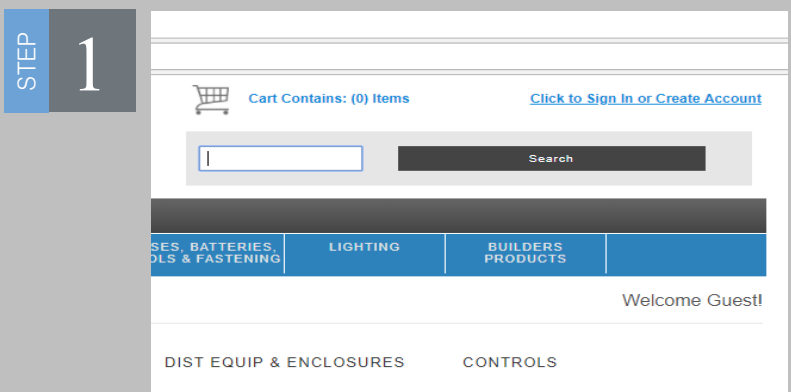

Bonus: First 200 registrations will receive a Philips/dealers flash drive with valuable new product information

STEP 1

Go to www.dealerelectrical.com and click the link shown above. This can be found on the top right hand side of the screen.