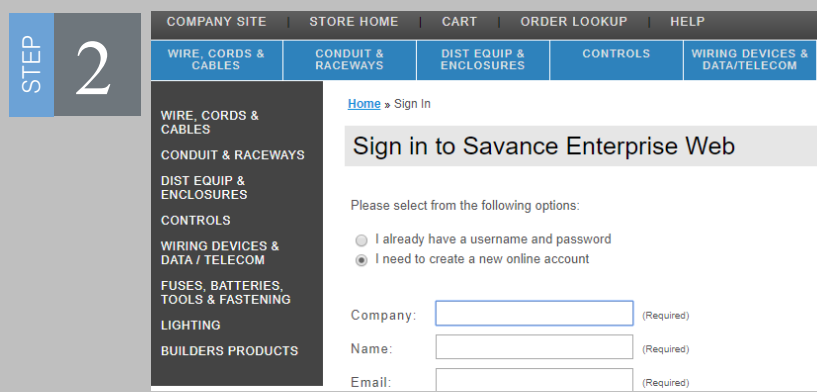

dealers electrical supply

"an employee owned company"

Visit our Online Webstore

Register to receive all the benefits of having an online account

*All new online account registrations entered by **March 31, 2019** are entered to win a **\$2500 Travel Voucher to the destination of your choice!***

Bonus: First 200 registrations will receive a Philips/dealers flash drive with valuable new product information

STEP 1

Go to www.dealerelectrical.com and click the link shown above. This can be found on the top right hand side of the screen.